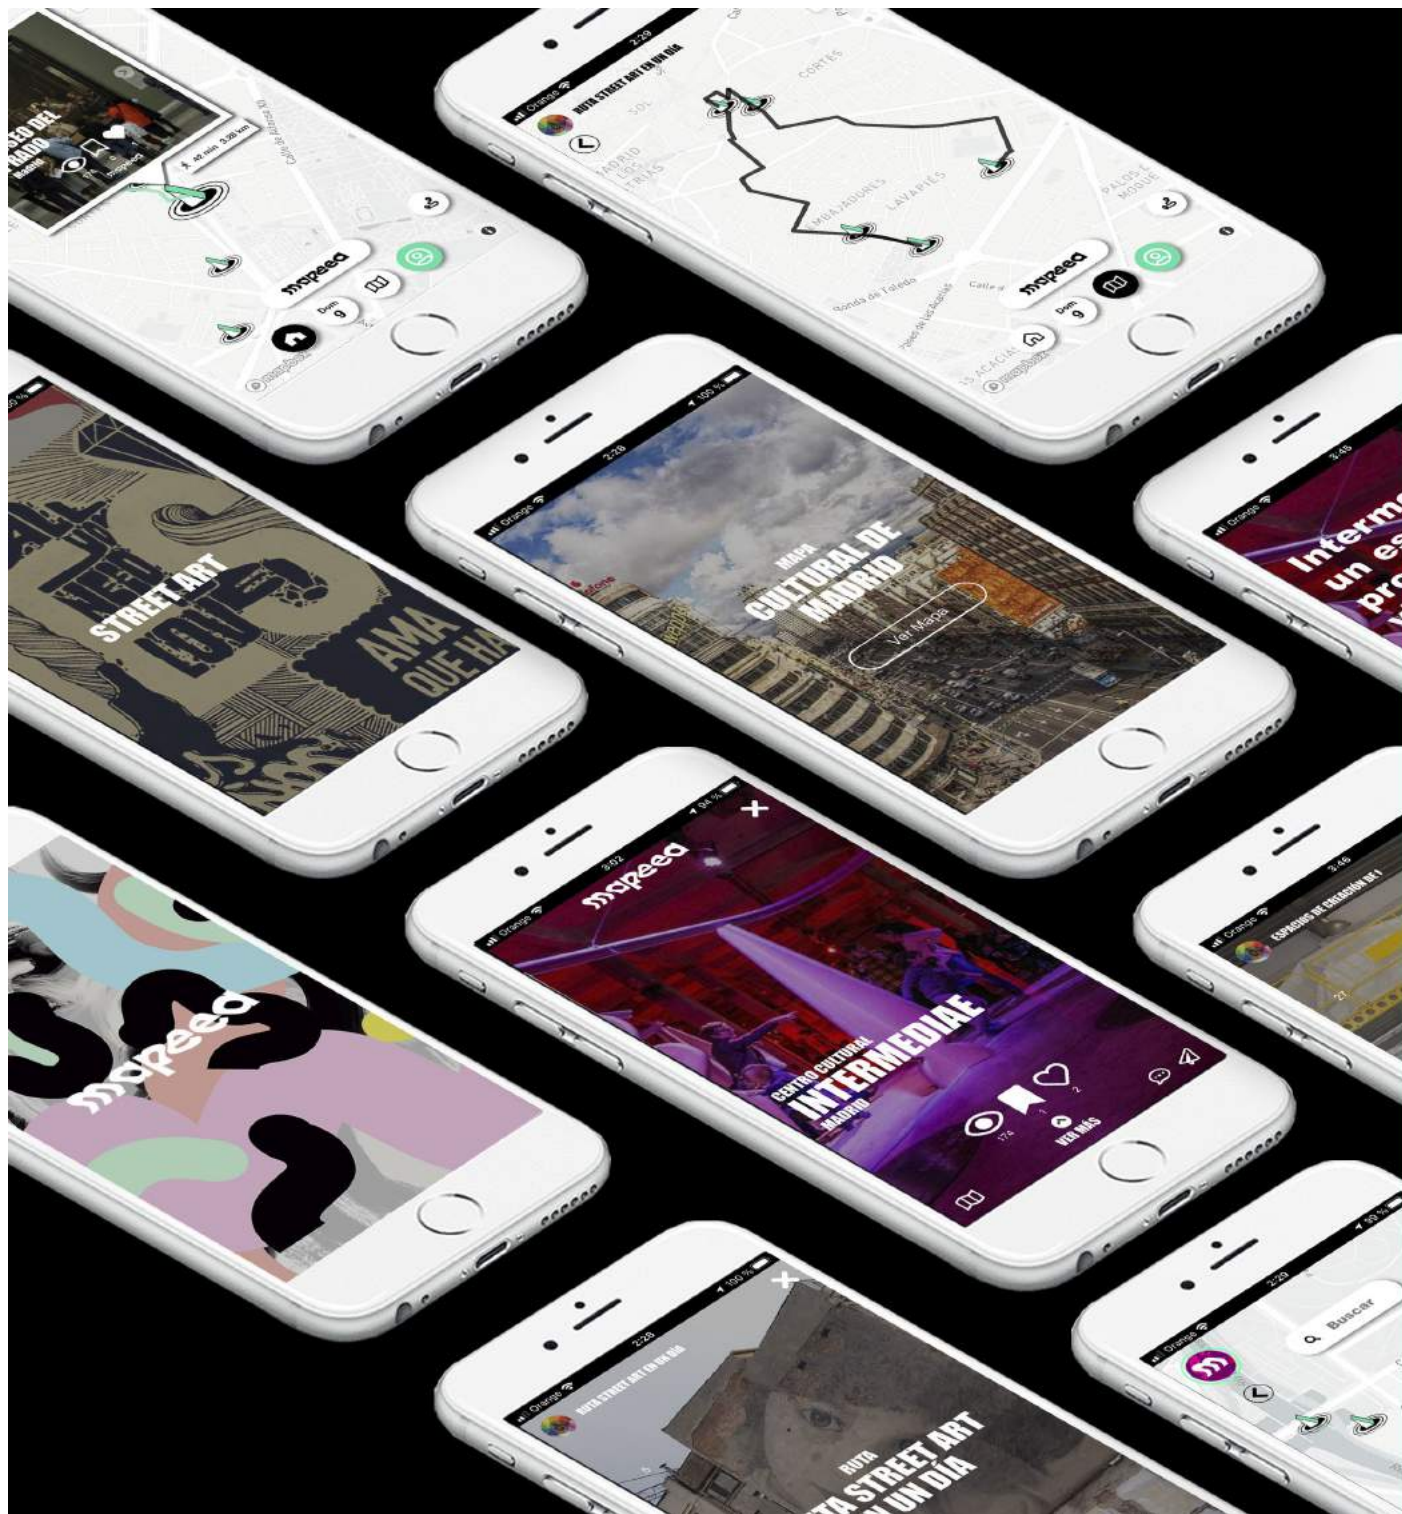

HAZTE SOCIA/O Y PARTICIPA

mapeea.com

Instagram
[@mapeeacultura](https://www.instagram.com/mapeeacultura)

Contacto

hola@mapeea.com

TLF: 910523454

mapeea